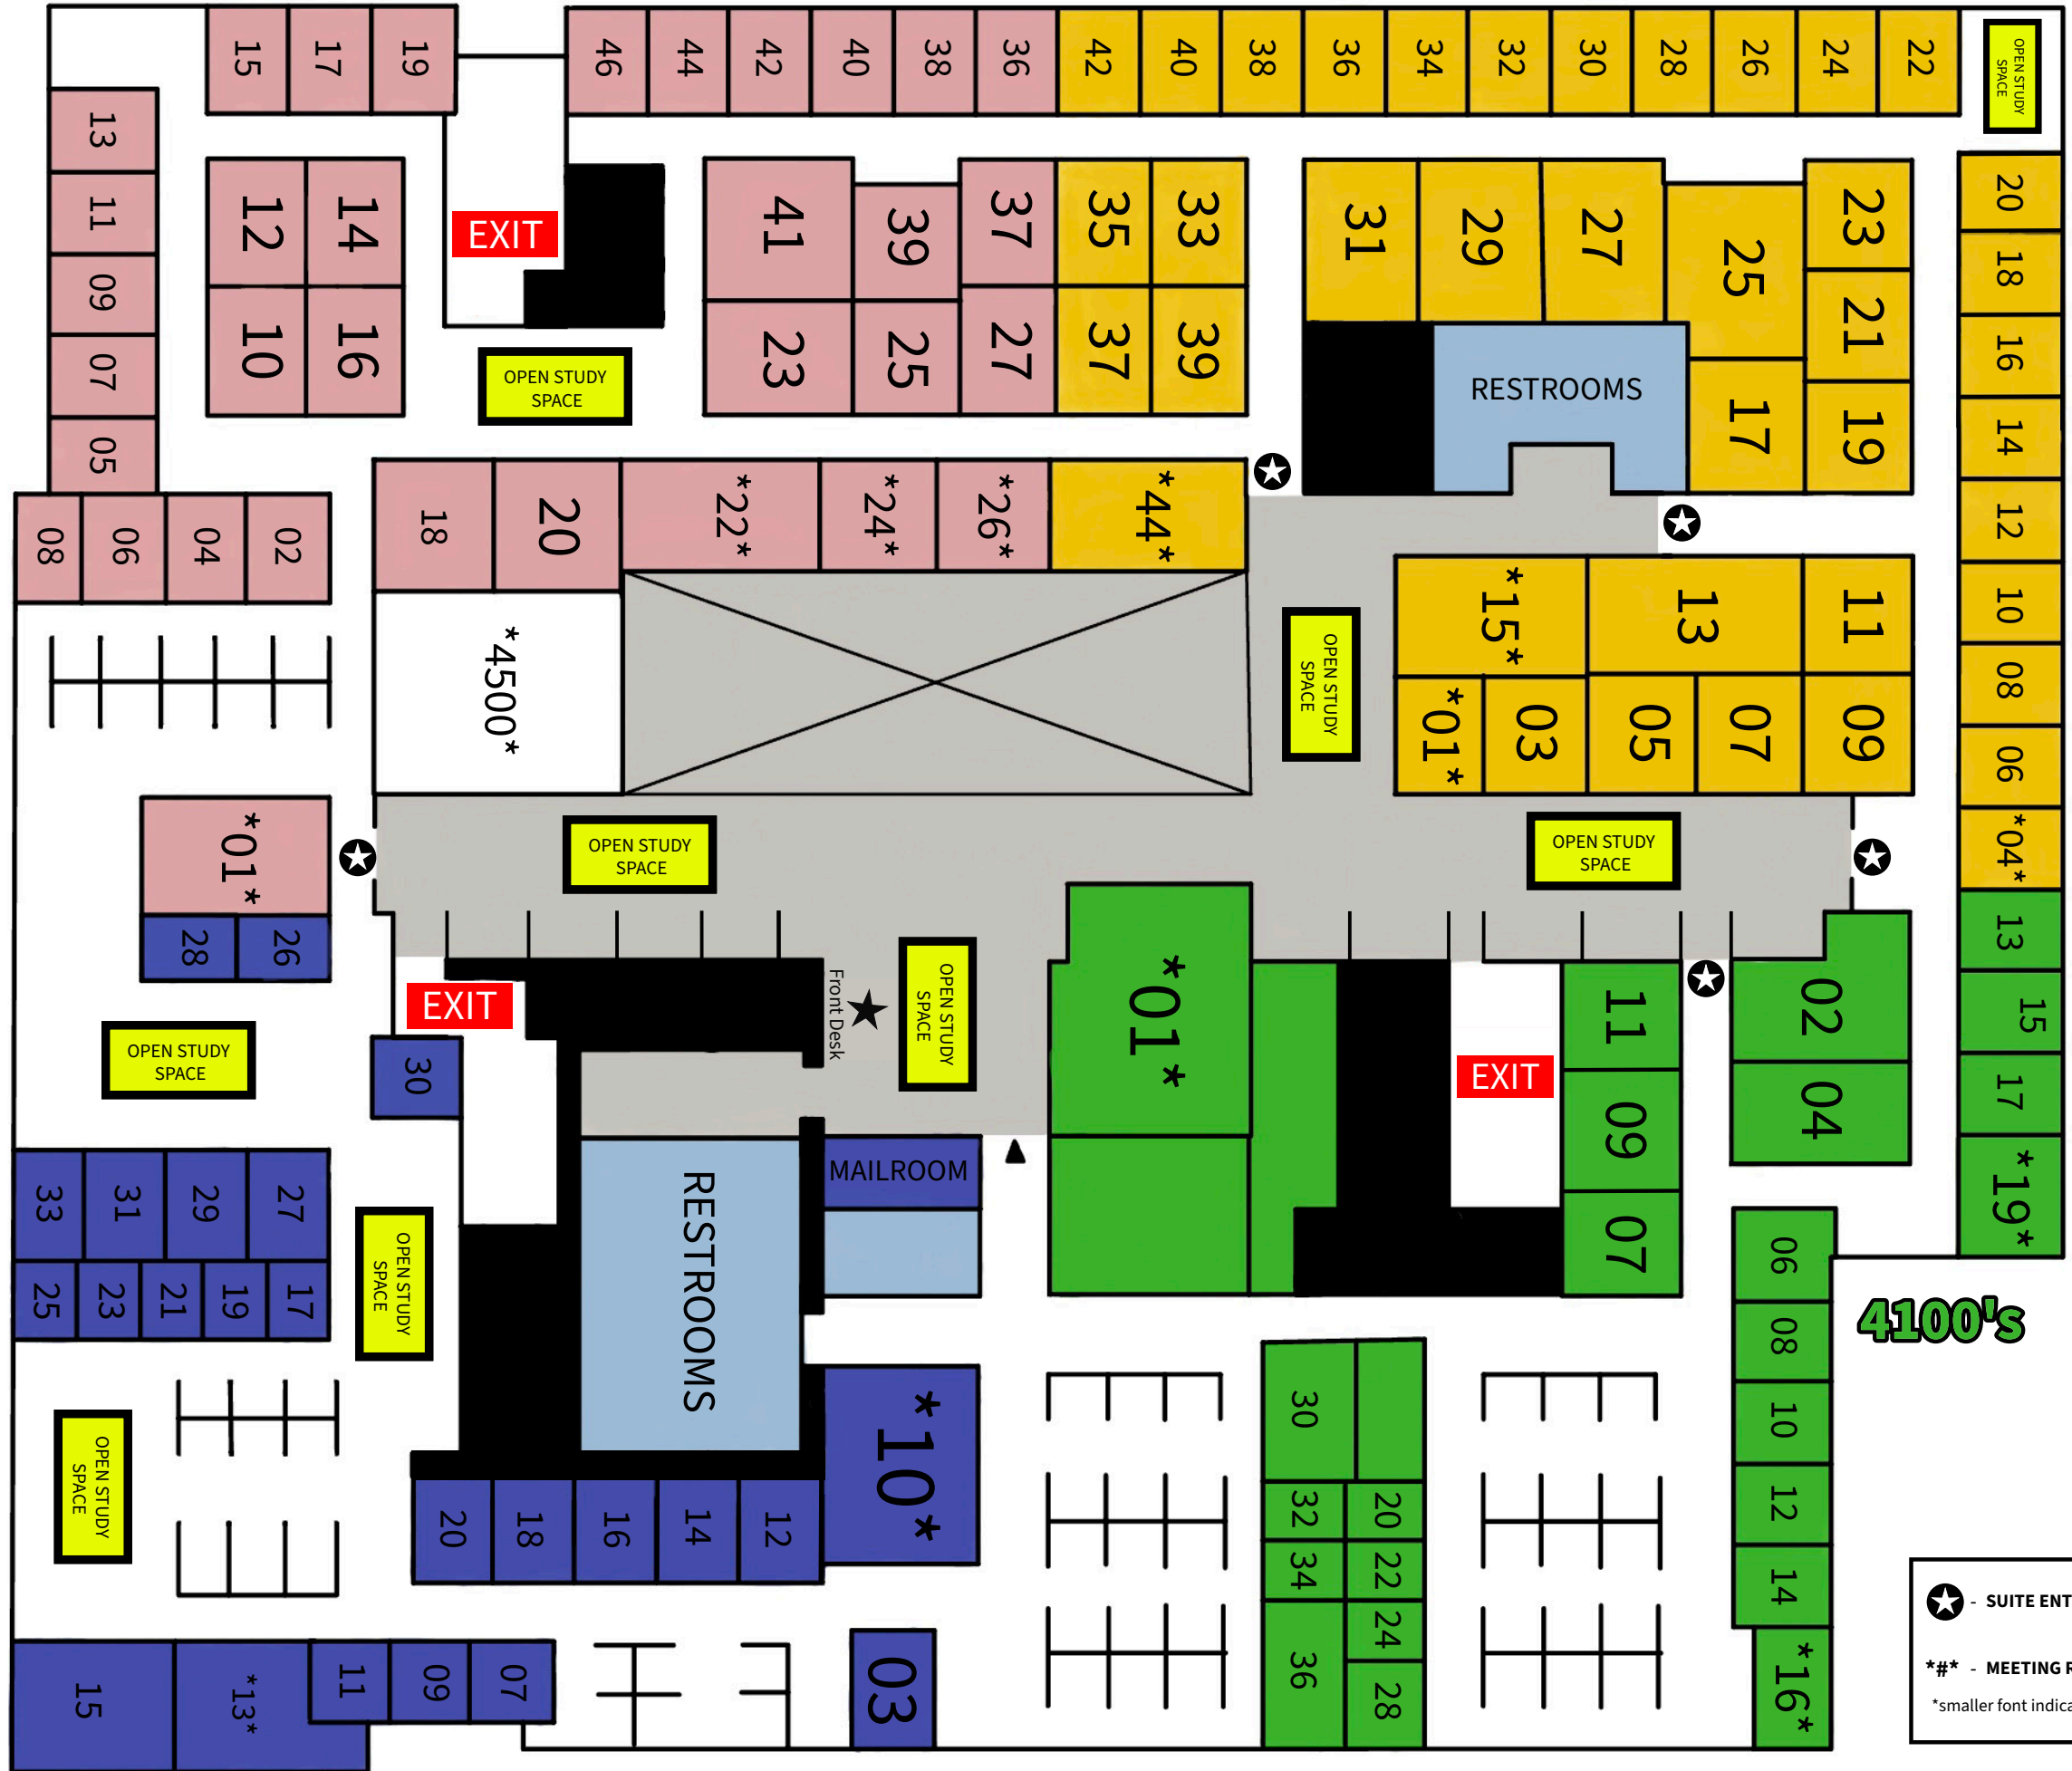

4200's

4400's

There are many open study spaces in Berkeley Way West on Floors 1, 2, and 3. Yellow boxes on this page show spaces on the 4th floor where you are welcome to work.

- ★ - SUITE ENTRANCE
- \*\* - MEETING ROOM/HUDDLE
- \*smaller font indicates offices

S,0037

4100's