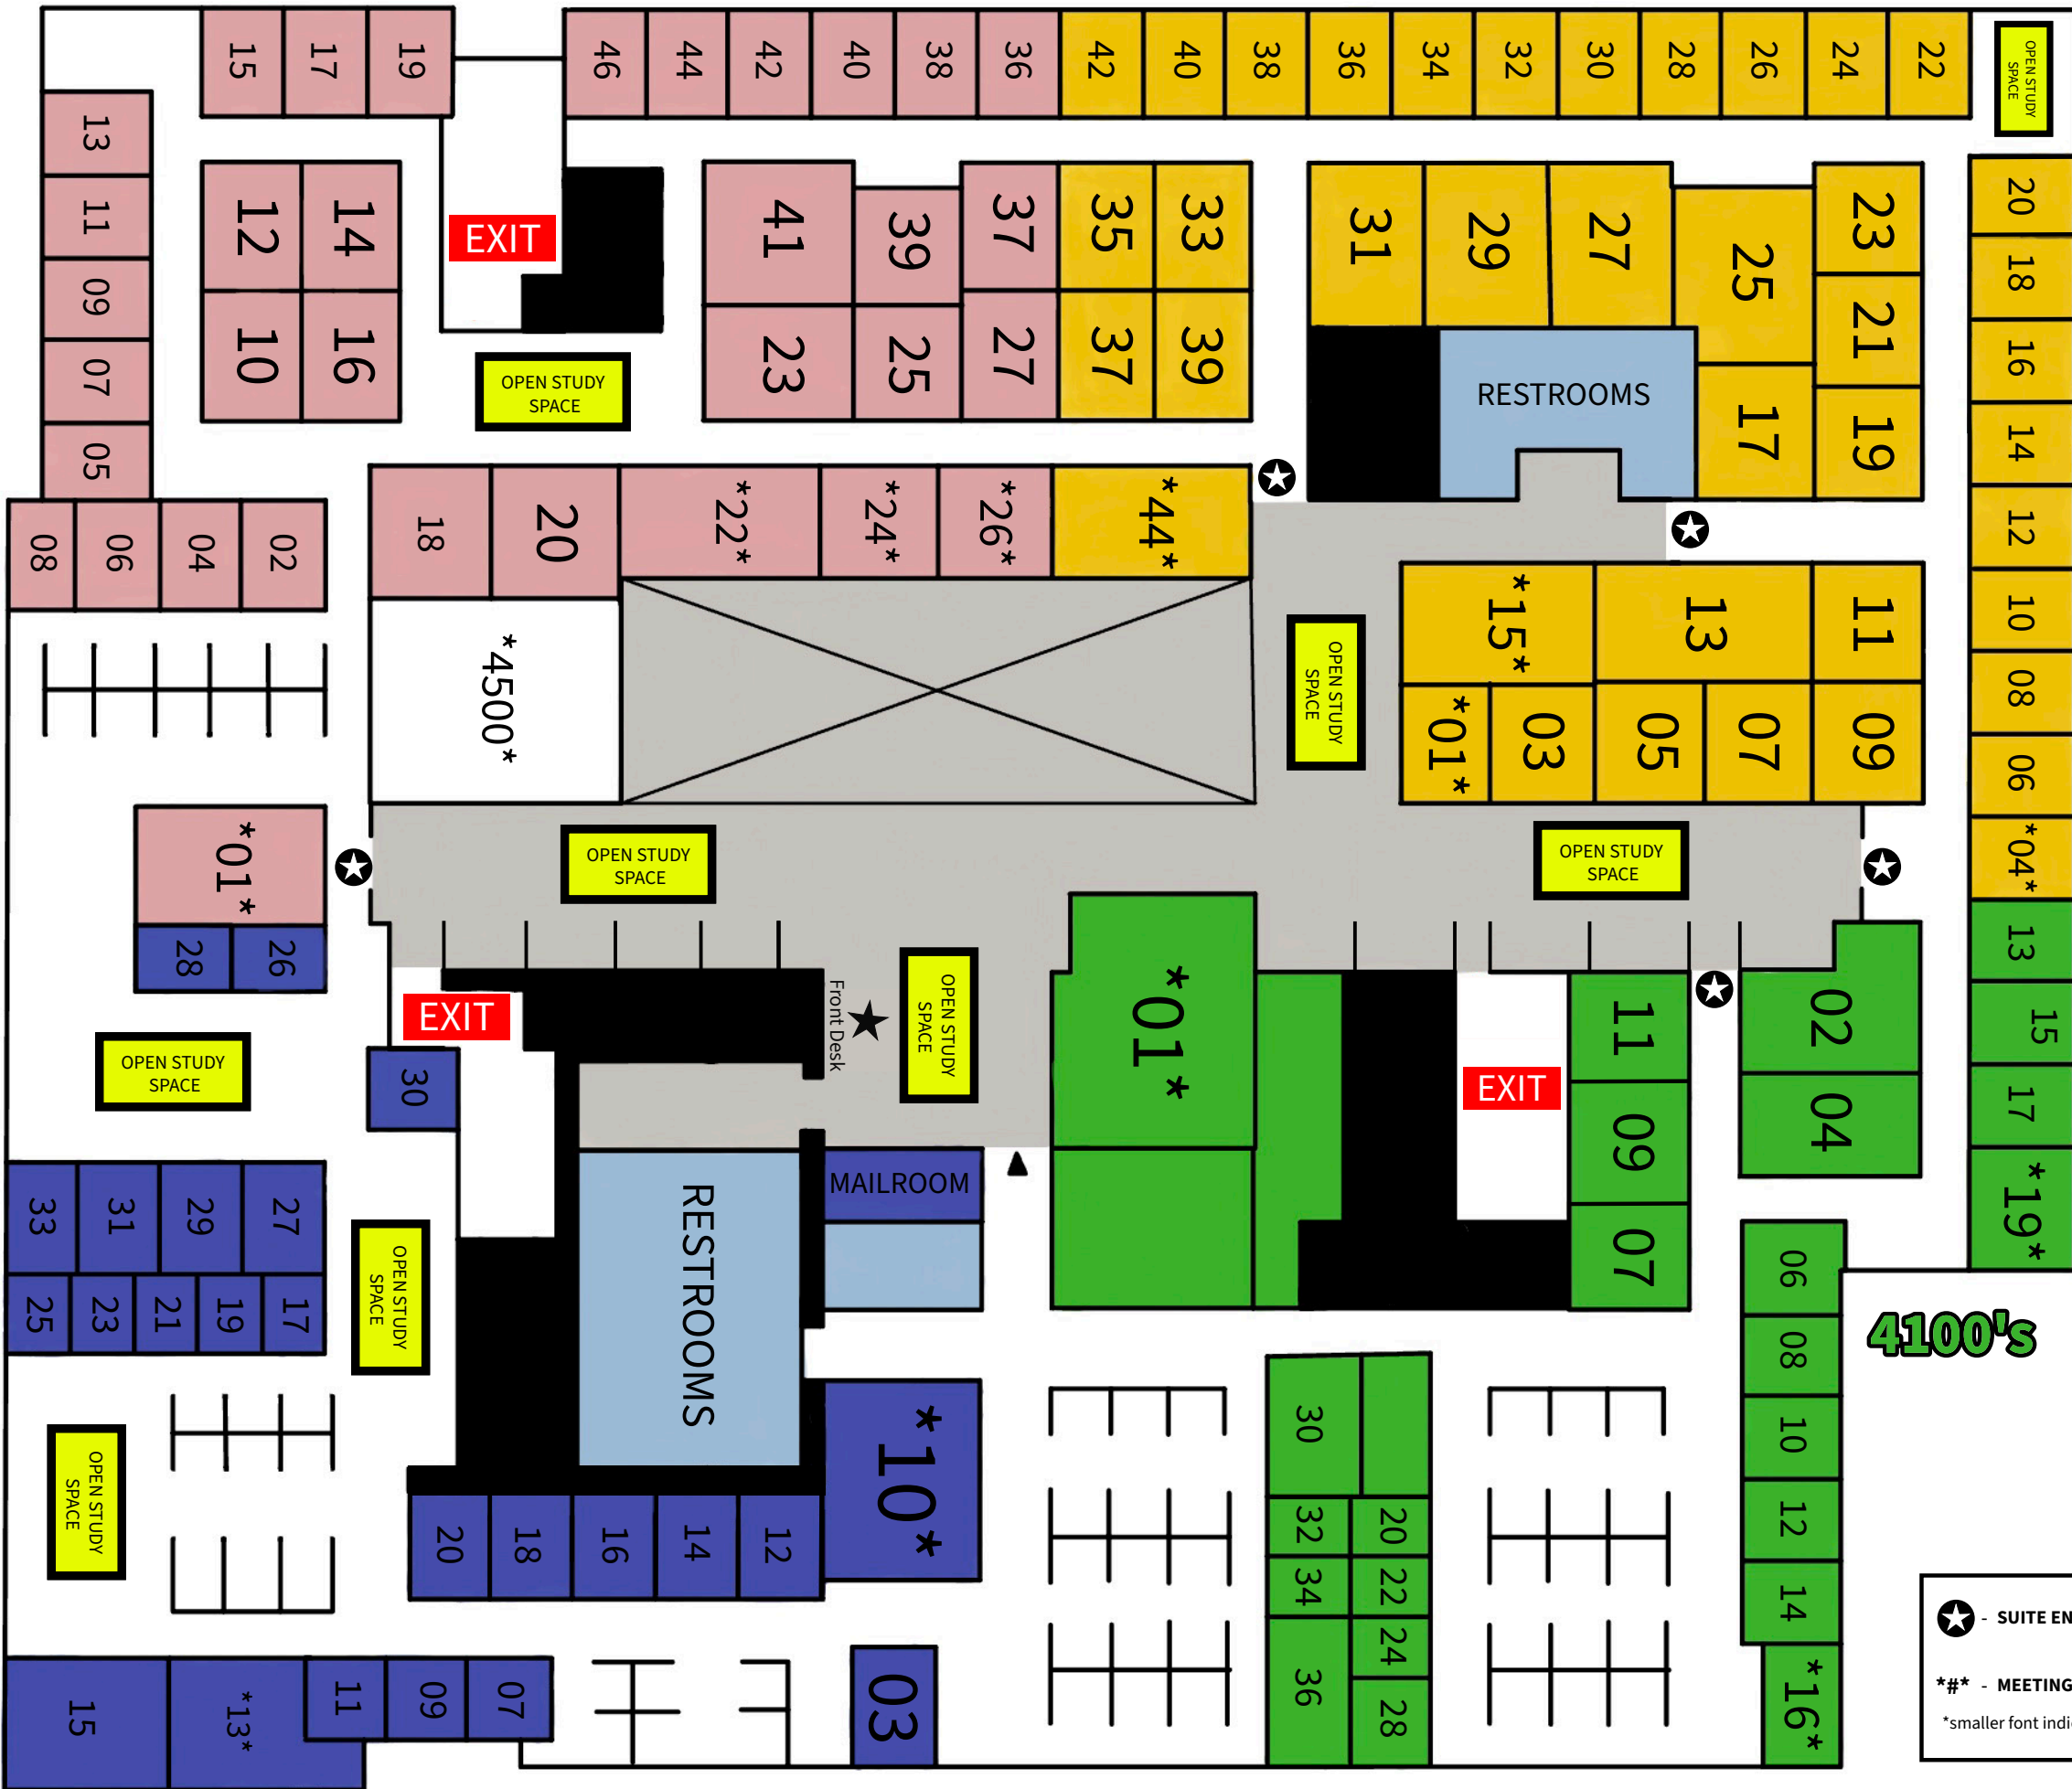

4400's

4200's

Open study spaces are highlighted in yellow.

Those in the grey shaded spaces are open to the public during business hours.

-  - SUITE ENTRANCE
- *** - MEETING ROOM/HUDDLE
- *smaller font indicates offices